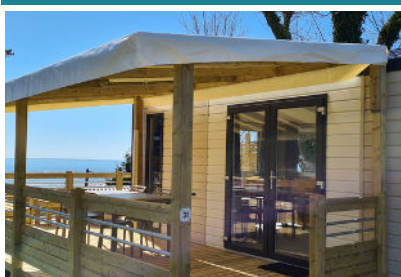

2021-2022

From
80€ the night
until
312€

- 1 bedroom with 1 bed of 160x190cm
- 1 bedroom with 2 beds of 80x190cm
- 1 living room with kitchen corner (hob, fridge freezer, coffee maker, dishes, microwave, dishwasher, mini-oven, toaster, kettle)
- 1 bathroom with shower XL, sink and separate WC
- 1 wooden terrace SEA VIEW covered with garden furniture and 2 chilliennes
- sheets, towels and wifi included from 7 days